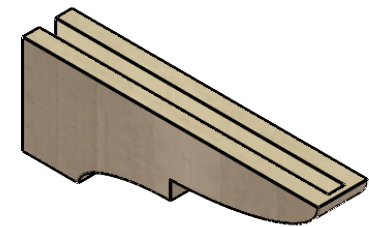

ITEM NUMBER: CORU03X18X06RIDRCPR

3"W X 18"D X 6"H SERIES 3 THIN RIDGEWOOD ROUGH CEDAR TIMBERTHANE
FAUX WOOD CORBEL, PRIMED

SIDE PROFILE

FRONT PROFILE

ISOMETRIC

EKENA MILLWORK
2300 WEST MAIN ST.
CLARKSVILLE, TX 75426
TOLL FREE: 866-607-0453
WWW.EKENAMILLWORK.COM