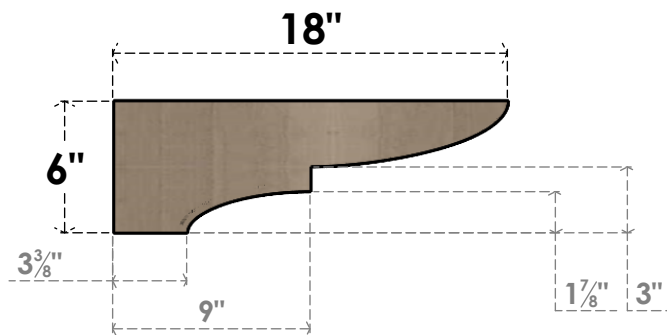

ITEM NUMBER: CORU03X18X06RIDRCPR

3"W X 18"D X 6"H SERIES 3 THIN RIDGEWOOD ROUGH CEDAR TIMBERTHANE
FAUX WOOD CORBEL, PRIMED

SIDE PROFILE

FRONT PROFILE

ISOMETRIC

EKENA MILLWORK
2300 WEST MAIN ST.
CLARKSVILLE, TX 75426
TOLL FREE: 866-607-0453
WWW.EKENAMILLWORK.COM

NOTES

1. INSTALLATION TO BE COMPLETED IN ACCORDANCE WITH MANUFACTURER'S SPECIFICATIONS.
2. DRAWING MAY NOT BE TO SCALE
3. THIS DRAWING IS INTENDED FOR DESIGN AND PLANNING PURPOSES ONLY.
4. ALL INFORMATION CONTAINED HEREIN WAS CURRENT AT THE TIME OF DEVELOPMENT BUT MUST BE REVIEWED AND APPROVED BY THE PRODUCT MANUFACTURER TO BE CONSIDERED ACCURATE.
5. TIMBERTHANE ARCHITECTURAL PRODUCTS ARE MADE FROM HIGH DENSITY URETHANE AND COME FACTORY PRIMED