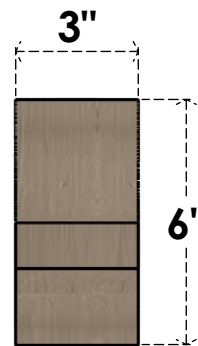

ITEM NUMBER: CORU03X18X06RIDRCPR

3"W X 18"D X 6"H SERIES 3 THIN RIDGEWOOD ROUGH CEDAR TIMBERTHANE
FAUX WOOD CORBEL, PRIMED

SIDE PROFILE

FRONT PROFILE

ISOMETRIC

EKENA MILLWORK
2300 WEST MAIN ST.
CLARKSVILLE, TX 75426
TOLL FREE: 866-607-0453
WWW.EKENAMILLWORK.COM